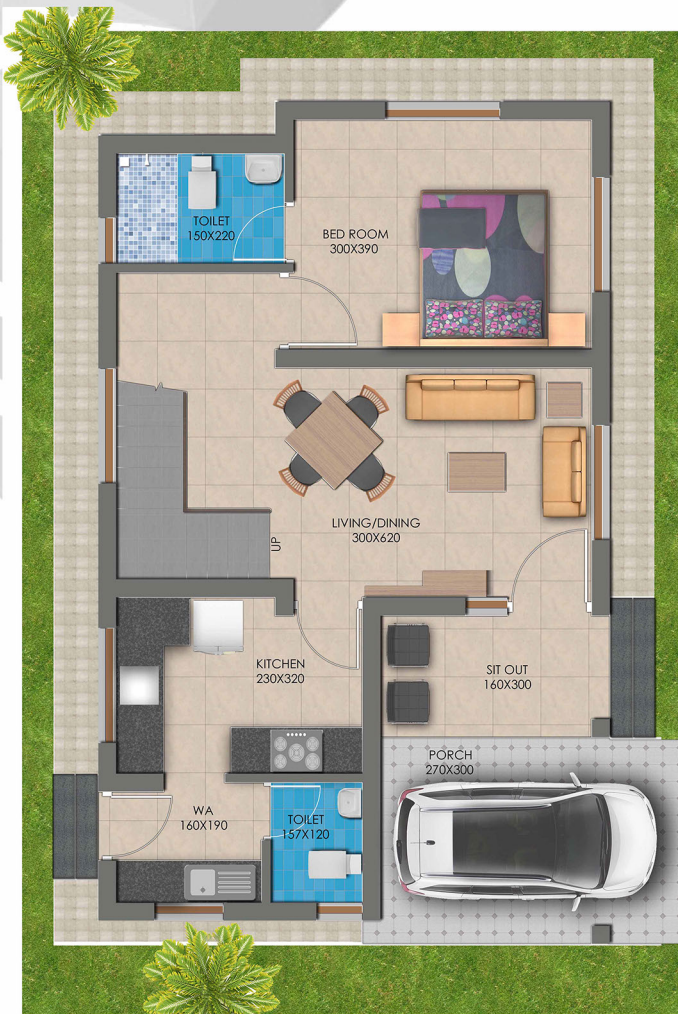

Villa_07

Villa_08

GROUND FLOOR PLAN

FIRST FLOOR PLAN

VILLA 1

AREA STATEMENT

GROUND FLOOR	857.99 SQ_FT
FIRST FLOOR	577.80 SQ_FT
TOTAL	1435.79 SQ_FT

GROUND FLOOR PLAN

GROUND FLOOR PLAN

FIRST FLOOR PLAN

VILLA 5

AREA STATEMENT	
GROUND FLOOR	845.18 SQ_FT
FIRST FLOOR	595.89 SQ_FT
TOTAL	1441.01 SQ_FT

GROUND FLOOR PLAN

FIRST FLOOR PLAN

VILLA 6

AREA STATEMENT

GROUND FLOOR	891.25 SQ_FT
FIRST FLOOR	648.95 SQ_FT
TOTAL	1540.20 SQ_FT

DASARADHA DEVELOPERS
LOTUS VILLAS

GROUND FLOOR PLAN

FIRST FLOOR PLAN

AREA STATEMENT

GROUND FLOOR	836.24 SQ_FT
FIRST FLOOR	583.61 SQ_FT
TOTAL	1419.85 SQ_FT

VILLA 7

DASARADHA
DEVELOPERS

GROUND FLOOR PLAN

FIRST FLOOR PLAN

AREA STATEMENT	
GROUND FLOOR	771.92 SQ.FT
FIRST FLOOR	526.03 SQ.FT
TOTAL	1297.95 SQ.FT

VILLA 8

LOCATION MAP

DASARADHA DEVELOPERS