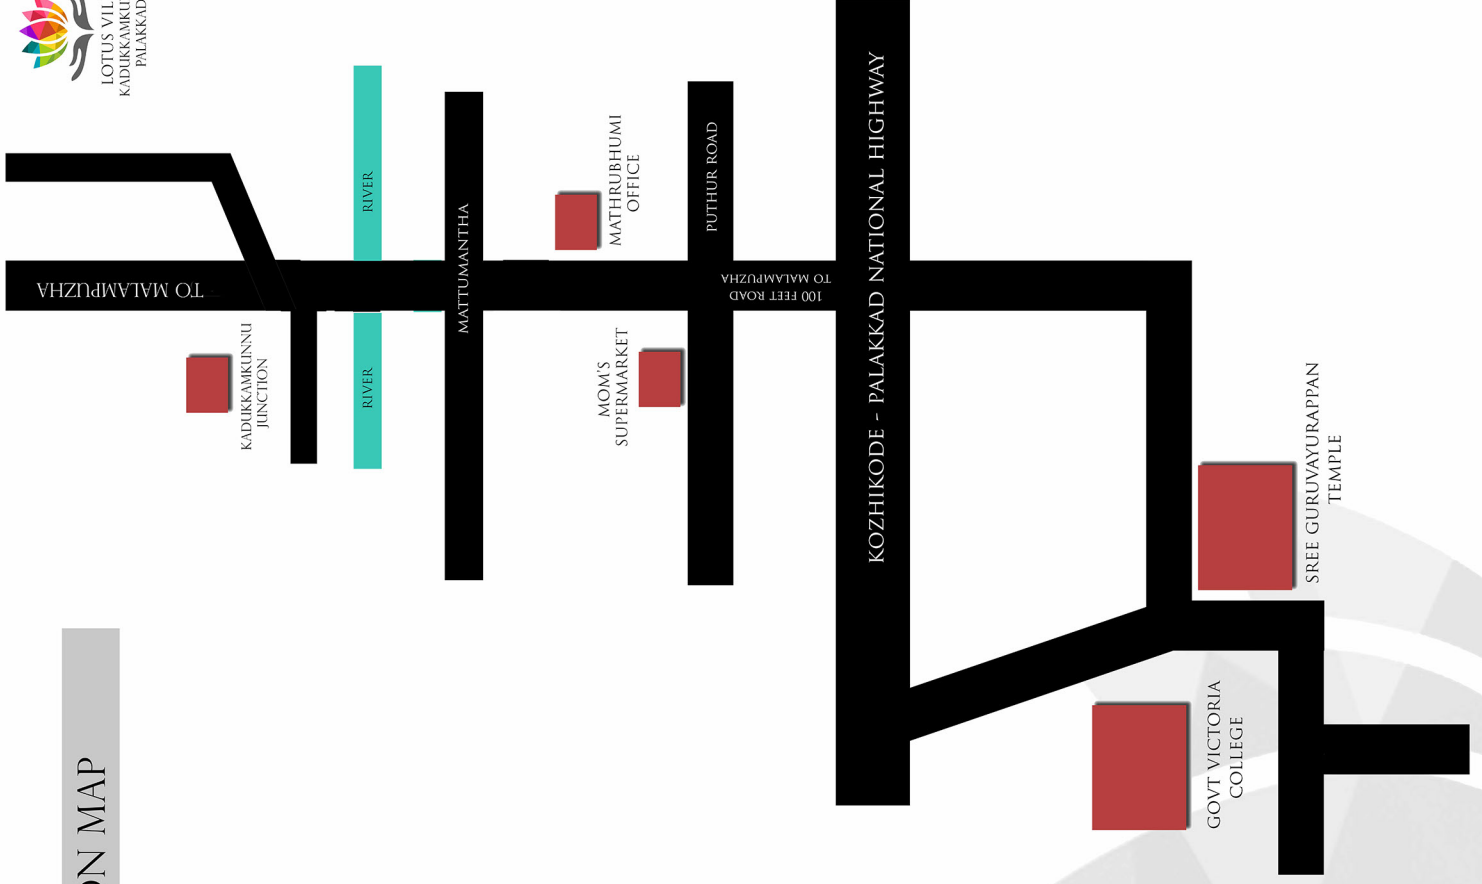

VILLA 7

DASARADHA
DEVELOPERS

GROUND FLOOR PLAN

FIRST FLOOR PLAN

AREA STATEMENT	
GROUND FLOOR	771.92 SQ.FT
FIRST FLOOR	526.03 SQ.FT
TOTAL	1297.95 SQ.FT

VILLA 8

LOCATION MAP

DASARADHA DEVELOPERS