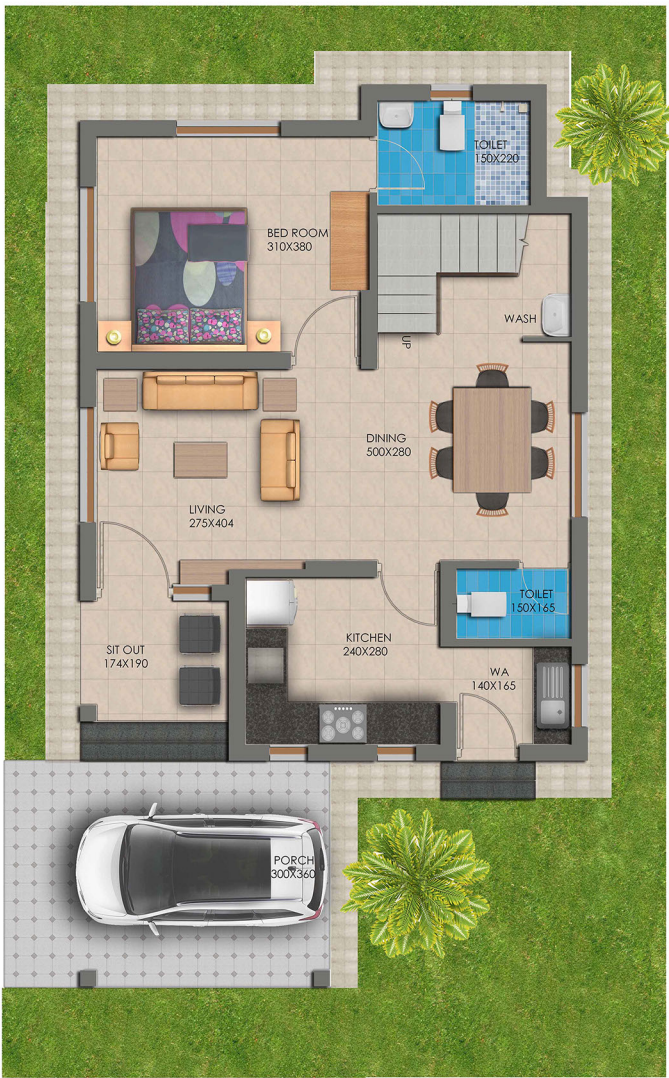

Villa_07

Villa_08

GROUND FLOOR PLAN

FIRST FLOOR PLAN

VILLA 1

AREA STATEMENT

GROUND FLOOR	857.99 SQ_FT
FIRST FLOOR	577.80 SQ_FT
TOTAL	1435.79 SQ_FT

GROUND FLOOR PLAN

FIRST FLOOR PLAN

AREA STATEMENT	
GROUND FLOOR	1045.70 SQ_FT
FIRST FLOOR	694.91 SQ_FT
TOTAL	1740.61 SQ_FT

VILLA 2 & 3

GROUND FLOOR PLAN

FIRST FLOOR PLAN

VILLA 4

AREA STATEMENT

GROUND FLOOR	1026.12 SQ_FT
FIRST FLOOR	761.54 SQ_FT
TOTAL	1787.66 SQ_FT

GROUND FLOOR PLAN

FIRST FLOOR PLAN

VILLA 5

AREA STATEMENT	
GROUND FLOOR	845.18 SQ_FT
FIRST FLOOR	595.89 SQ_FT
TOTAL	1441.01 SQ_FT

GROUND FLOOR PLAN

FIRST FLOOR PLAN

VILLA 6

AREA STATEMENT

GROUND FLOOR	891.25 SQ_FT
FIRST FLOOR	648.95 SQ_FT
TOTAL	1540.20 SQ_FT

DASARADHA DEVELOPERS
LOTUS VILLAS

GROUND FLOOR PLAN

FIRST FLOOR PLAN

AREA STATEMENT

GROUND FLOOR	836.24 SQ_FT
FIRST FLOOR	583.61 SQ_FT
TOTAL	1419.85 SQ_FT